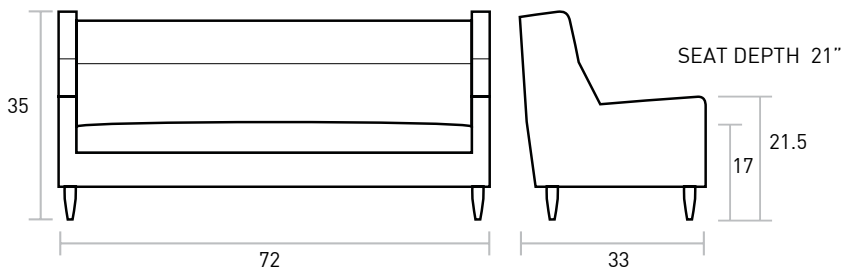

# Carmichael Loft Sofa

**UPHOLSTERY** → Fabric  
**BASE** → Solid FSC-Certified Ash

Part of the Loft Series from Gus\* Modern, the Carmichael Loft Sofa fuses traditional and contemporary sensibilities, bringing clean lines to a classic style. At 72" wide, this design is perfectly suited for condos, apartments, and spaces where every square foot counts. It features solid Ash legs. Made with FSC-Certified wood in support of responsible forest management. It is also available as a chair.