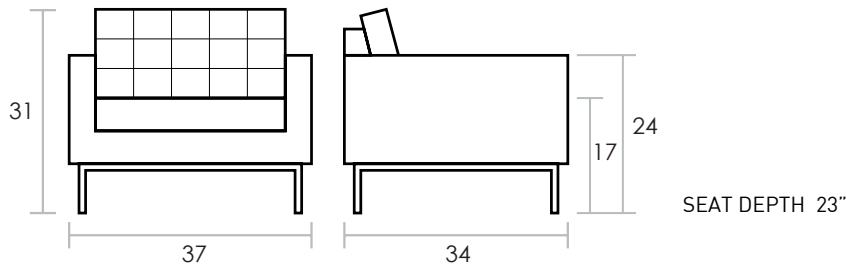

# Spencer Chair

**UPHOLSTERY** → Fabric  
**BASE** → Stainless Steel

This chair has a blind-tufted seat and back cushion with a stainless steel base. Constructed with 100% FSC-Certified Wood in support of responsible forest management.