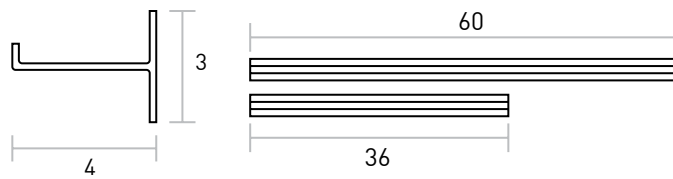

# Picture Rail

**MATERIAL** → Aluminum

Extruded aluminum shelf holds artwork and other objects.  
Available in 3ft and 5ft lengths. Includes mounting hardware.