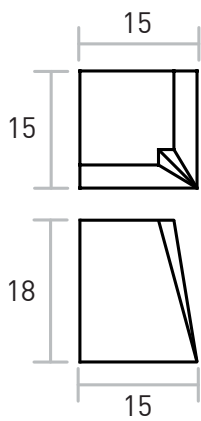

# Glacier Table

**MATERIAL** → Stainless Steel

Inspired by the rugged Canadian landscape, this sculptural accent table is crafted from brushed stainless steel, creating a solid form that subtly reflects its surroundings.